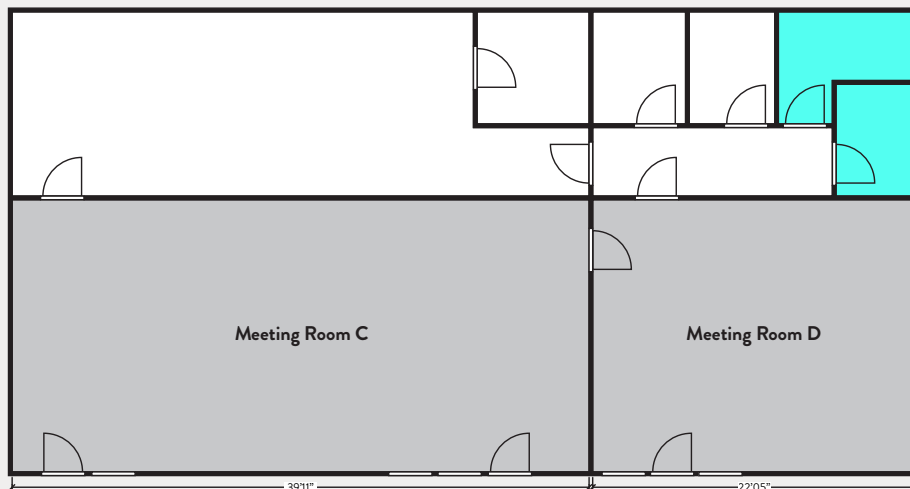

ALLEN C

304 Lookout Rd., Montreat, NC 28757

Information

Theater: 50 people

Classroom: 24 people
(12 tables)

Round Table: 50 people
(8 tables)

Dimensions

40'x18.83' // 753 sq. ft.

The Allen building is located behind Anderson Auditorium. It is easily accessible from the road, although people with mobility issues might find this location difficult to access.

Equipment

Portable projector,
projector screen,
portable sound system

● Restroom