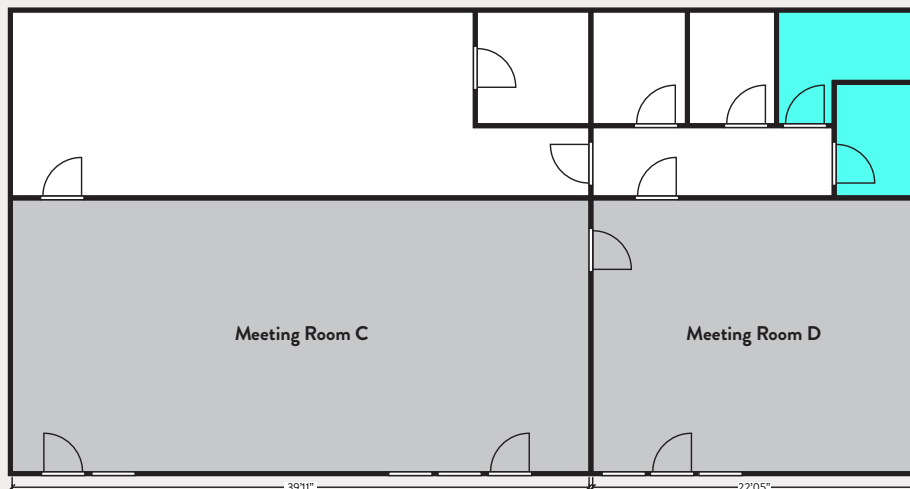

ALLEN D

305 Lookout Rd., Montreat, NC 28757

Information

Theater: 25 people

Classroom: 12 people
(6 tables)

Round Table: 24 people
(8 tables)

Dimensions

22.42'x18.83' // 423 sq. ft.

The Allen building is located behind Anderson Auditorium. It is easily accessible from the road, although people with mobility issues might find this location difficult to access.

Equipment

Portable projector,
projector screen,
portable sound system

● Restroom