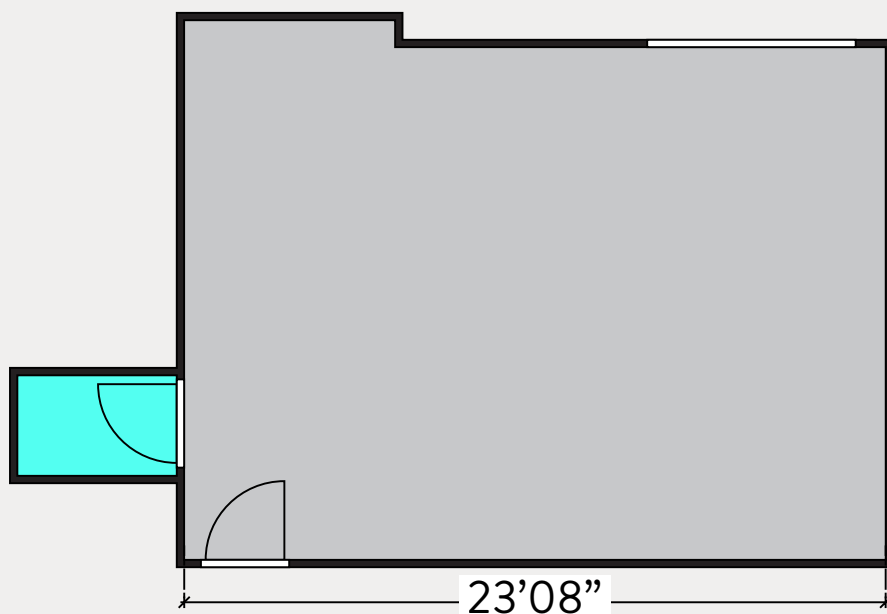

IDLEWILD PRES MEETING ROOM

Third Floor, Room 303, Assembly Inn

Information

Theater: 50 people

Classroom: 32 people
(16 tables)

Round Table: 28 people
(4 tables)

Dimensions

23.67'x17.25' // 422 sq. ft.

This meeting room is located in Assembly Inn, Montreat Conference Center's hotel. The Inn is centrally located to Montreat's campus and overlooks the beautiful Montreat valley. The Inn has a multitude of meeting spaces to accommodate groups both big and small.

Equipment

Wifi, portable projector, permanent screen, portable sound system

● Restroom