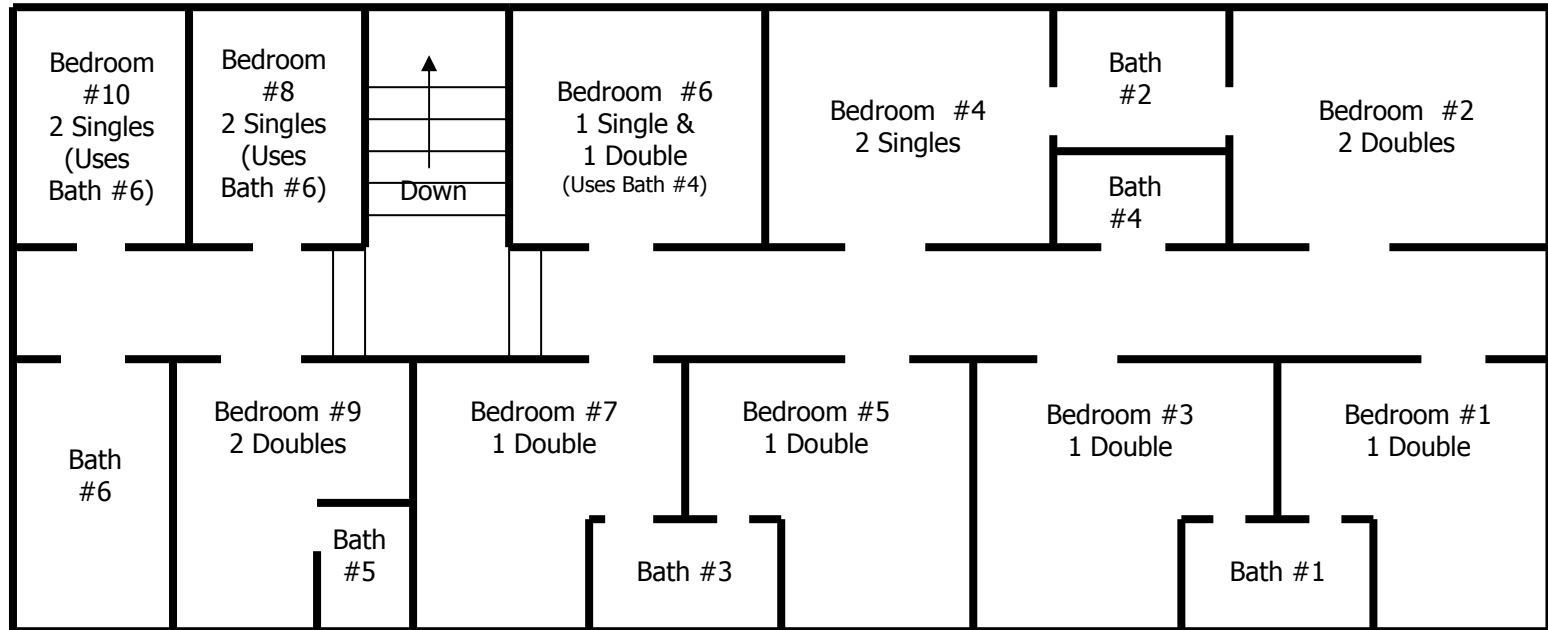

Second Floor

Building: **Glen Rock Inn - Second Floor**

Address: 421 Kentucky Road

Phone: (828) 669-7511

Capacity: 33 Persons

Bedrooms: 12

Beds: Single - 7

Double - 13

Baths: 7 Type: Private & Shared

NOTE: All baths shown have
(1) Toilet, (1) Shower & (1) Sink

Montreat Conference Center

PO Box 969, Montreat, NC 28757

(800) 572-2257 / (828) 669-2911