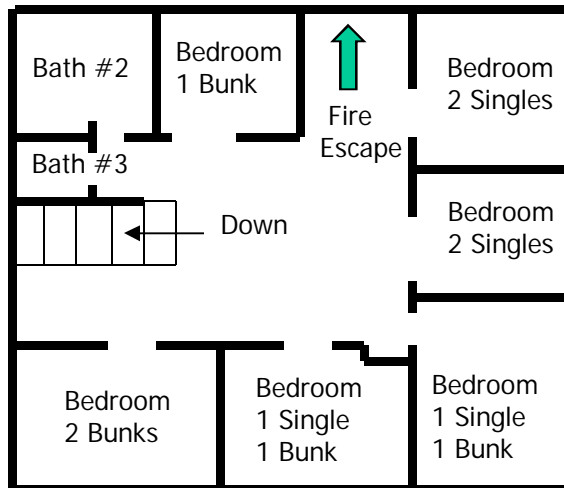

First Floor

Second Floor

Third Floor

Building: **Lookout Lodge**
 Address: 336 Missouri Road
 Phone: (828) 669-9993 or 669-4635
 Capacity: 39 Persons
 Bedrooms: 17
 Beds: Single - 27
 Bunk - 6
 Baths: 4 Type: Shared
 Revised 9/11

	Showers	Sinks	Toilets
Bath #1	2	2	2
Bath #2	2	2	2
Bath #3	1	1	1
Bath #4	1	1	1

Montreat Conference Center

PO Box 969, Montreat, NC 28757
 (800) 572-2257 / (828) 669-2911