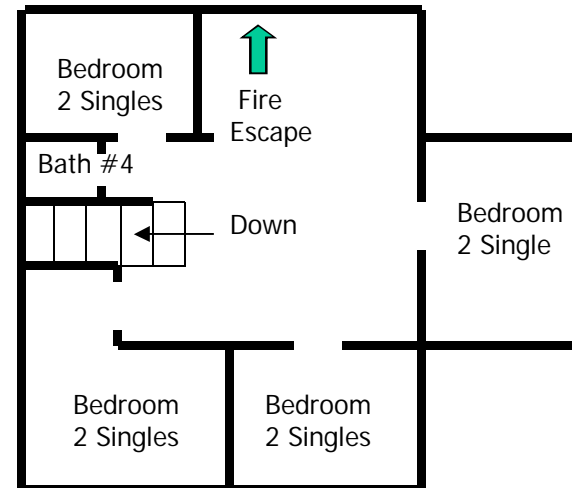

First Floor

Second Floor

Third Floor

Building: **Lookout Lodge**
 Address: 336 Missouri Road
 Phone: (828) 669-9993 or 669-4635
 Capacity: 39 Persons
 Bedrooms: 17
 Beds: Single - 27
 Bunk - 6
 Baths: 4 Type: Shared
 Revised 9/11

	Showers	Sinks	Toilets
Bath #1	2	2	2
Bath #2	2	2	2
Bath #3	1	1	1
Bath #4	1	1	1

Montreat Conference Center

PO Box 969, Montreat, NC 28757
 (800) 572-2257 / (828) 669-2911